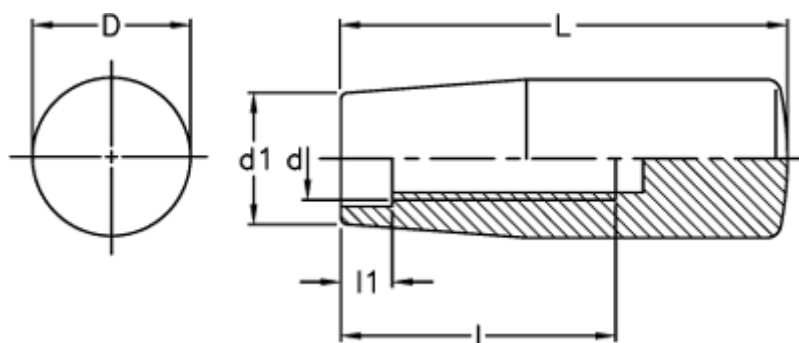

# Data Sheet

Article number: 2304021602

Description: E+G Handle  
I.280/40-M8

## Measures

---

d = M8

D = 18

d1 = 15

l = 25

L = 40

l1 = 3.5